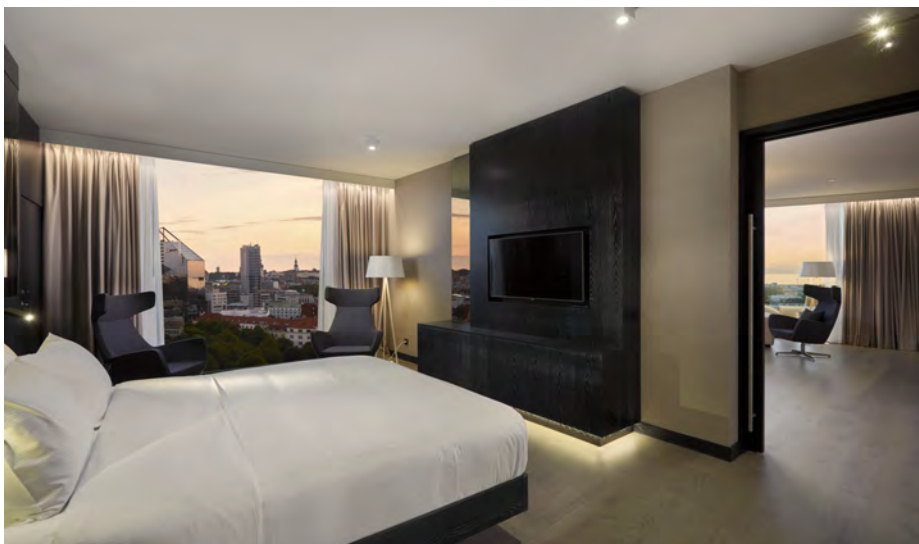

ACCESSIBLE ROOMS

Indulge in modern amenities and a spacious accessible layout in our distinctive guest rooms, designed with your needs in mind. Enjoy added features for your ease of use, such as accessible showers with grab rails and emergency pull cords.