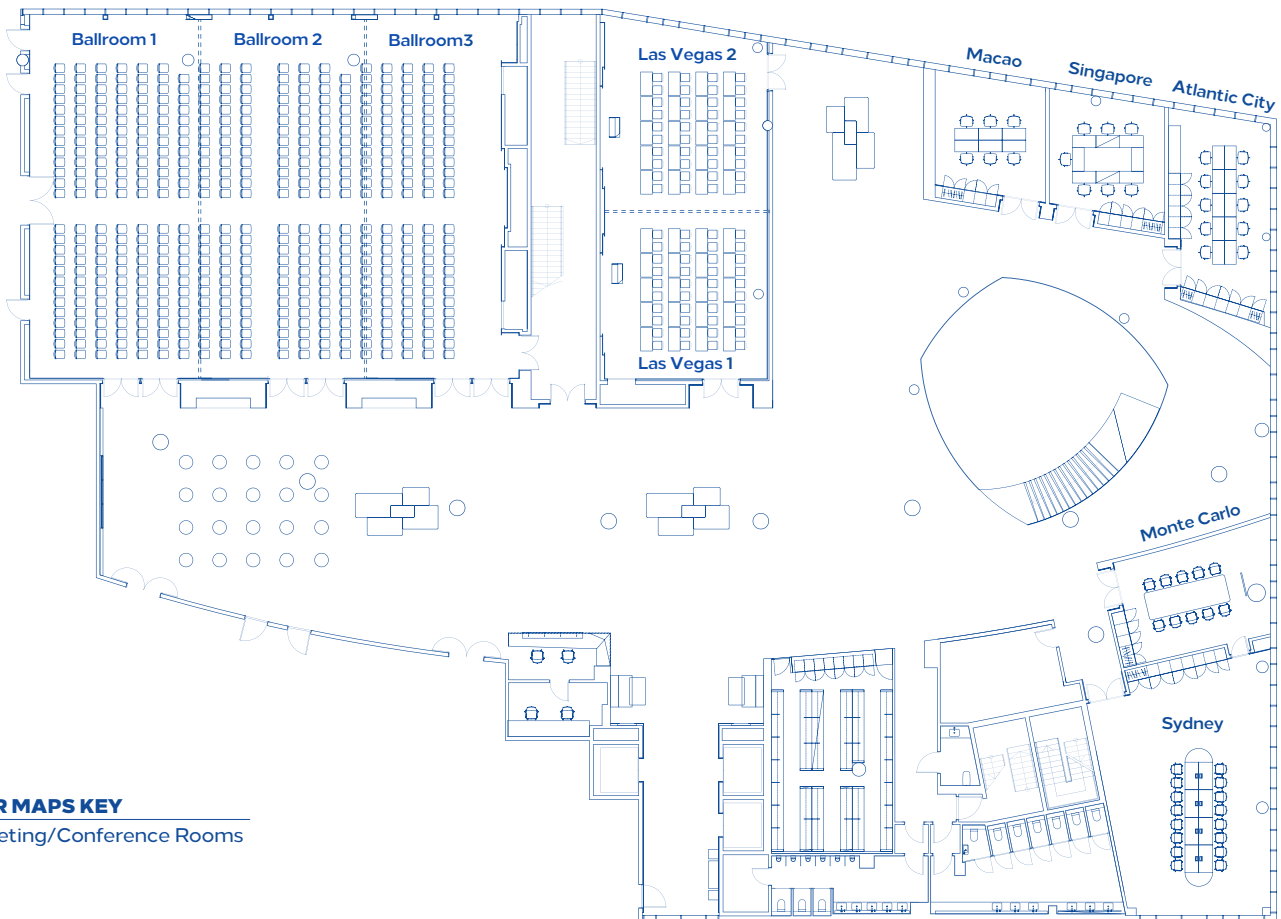

FLOOR MAPS KEY

■ Meeting/Conference Rooms