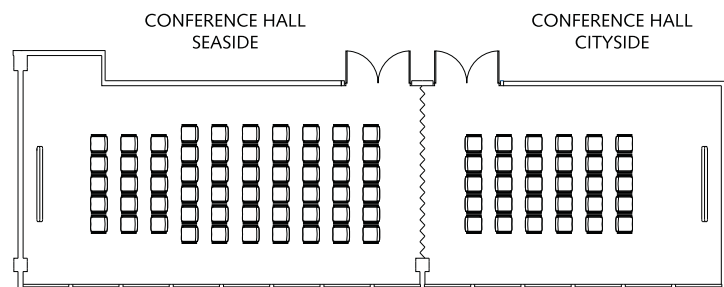

Tallink City Hotel

10TH FLOOR CONFERENCE HALLS

2ND FLOOR CONFERENCE CENTRE

	Meeting Suite	Cityside	Seaside	Cityside + Seaside	Meeting Room 1	Meeting Room 2	Meeting Room 1+2	Meeting Room 3	Conference Hall 1	Conference Hall 2	Conference Hall 1+2	Conference Hall 3	Conference Hall 2+3	Conference Hall 1+2+3
Area	24,6 m ²	52 m ²	72,2 m ²	124,2 m ²	19,1 m ²	19,1 m ²	38,8 m ²	43,7 m ²	72,8 m ²	73,7 m ²	146,5 m ²	49 m ²	122,7 m ²	195,5 m ²
Theatre	-	37	70	100	10	10	27	30	72	72	131	38	110	186
School	-	30	42	60	-	-	-	15	30	30	72	15	57	86
U-style	-	18	30	48	-	-	-	-	33	33	75	21	51	105
Diplomat	10	20	34	54	9	9	24	27	36	36	84	24	60	108
Reception	-	40	60	100	15	15	35	45	85	85	175	55	150	245
Banquet	-	-	-	50	-	-	-	-	-	-	40	-	40	90