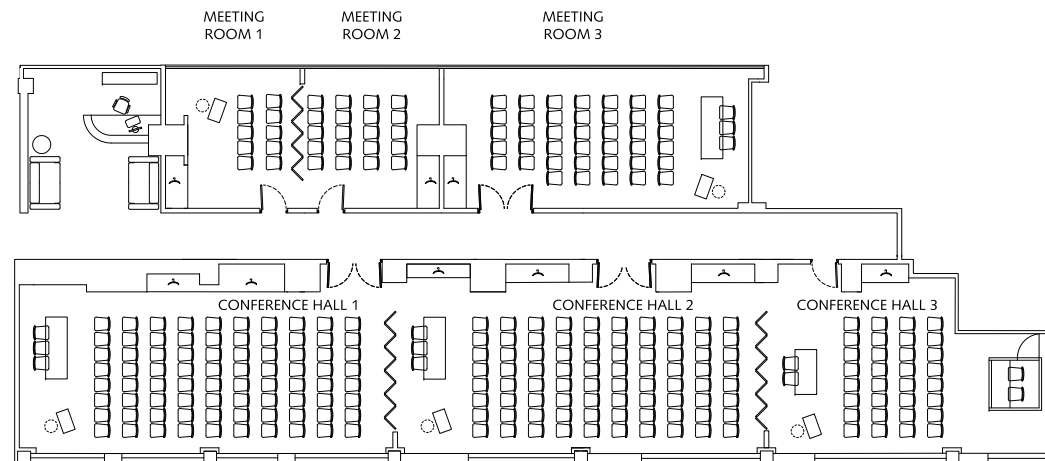

Tallink City Hotel

10TH FLOOR CONFERENCE HALLS

2ND FLOOR CONFERENCE CENTRE

	Meeting Suite	Cityside	Seaside	Cityside + Seaside	Meeting Room 1	Meeting Room 2	Meeting Room 1+2	Meeting Room 3	Conference Hall 1	Conference Hall 2	Conference Hall 1+2	Conference Hall 3	Conference Hall 2+3	Conference Hall 1+2+3
Area	24,6 m ²	52 m ²	72,2 m ²	124,2 m ²	19,1 m ²	19,1 m ²	38,8 m ²	43,7 m ²	72,8 m ²	73,7 m ²	146,5 m ²	49 m ²	122,7 m ²	195,5 m ²
Theatre	-	37	70	100	10	10	27	30	72	72	131	38	110	186
School	-	30	42	60	-	-	-	15	30	30	72	15	57	86
U-style	-	18	30	48	-	-	-	-	33	33	75	21	51	105
Diplomat	10	20	34	54	9	9	24	27	36	36	84	24	60	108
Reception	-	40	60	100	15	15	35	45	85	85	175	55	150	245
Banquet	-	-	-	50	-	-	-	-	-	-	40	-	40	90