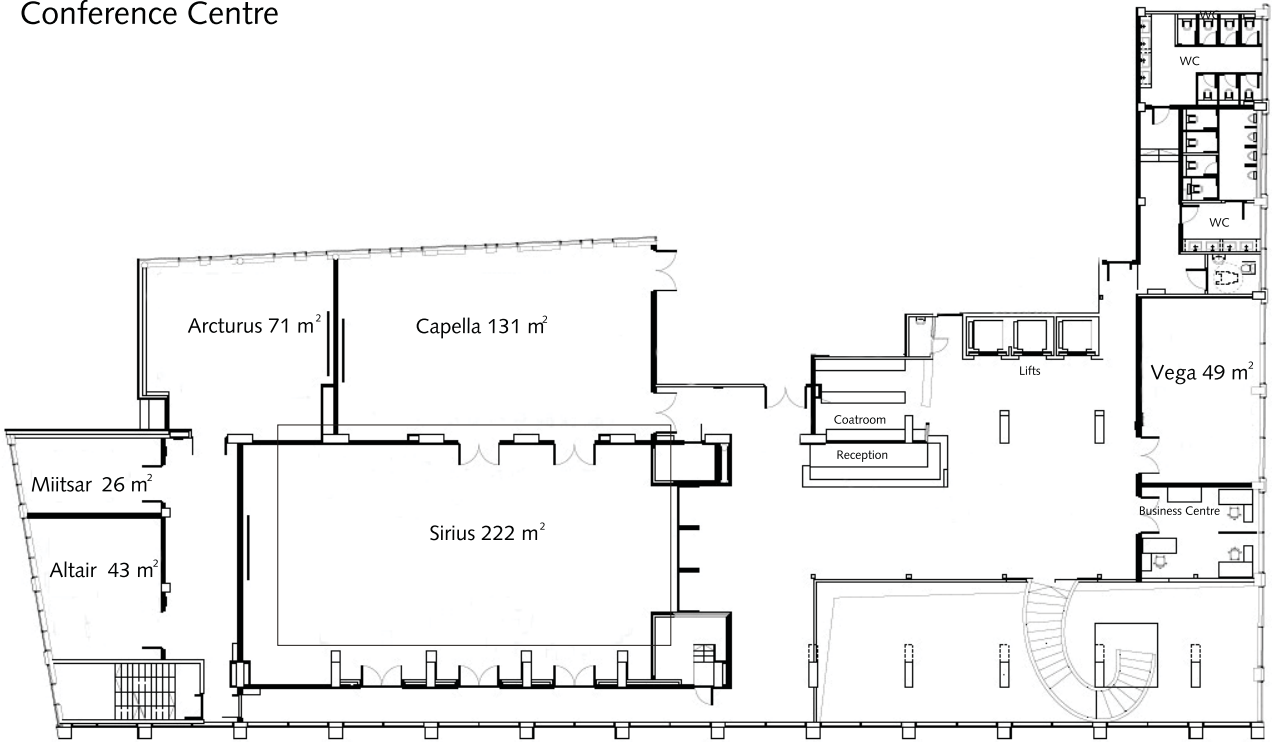

Nordic Hotel Forum

Conference Centre

Conference Centre

Room	Reception	Theatre	Classroom	Banquet	Boardroom	U-shape
Sirius	250	200	120	96	64	54
Capella	150	120	70	64	44	36
Arcturus	250	70	36	32	28	22
Vega	-	46	28	-	24	22
Altair	-	40	20	-	16	14
Miitsar	-	-	-	-	12	-